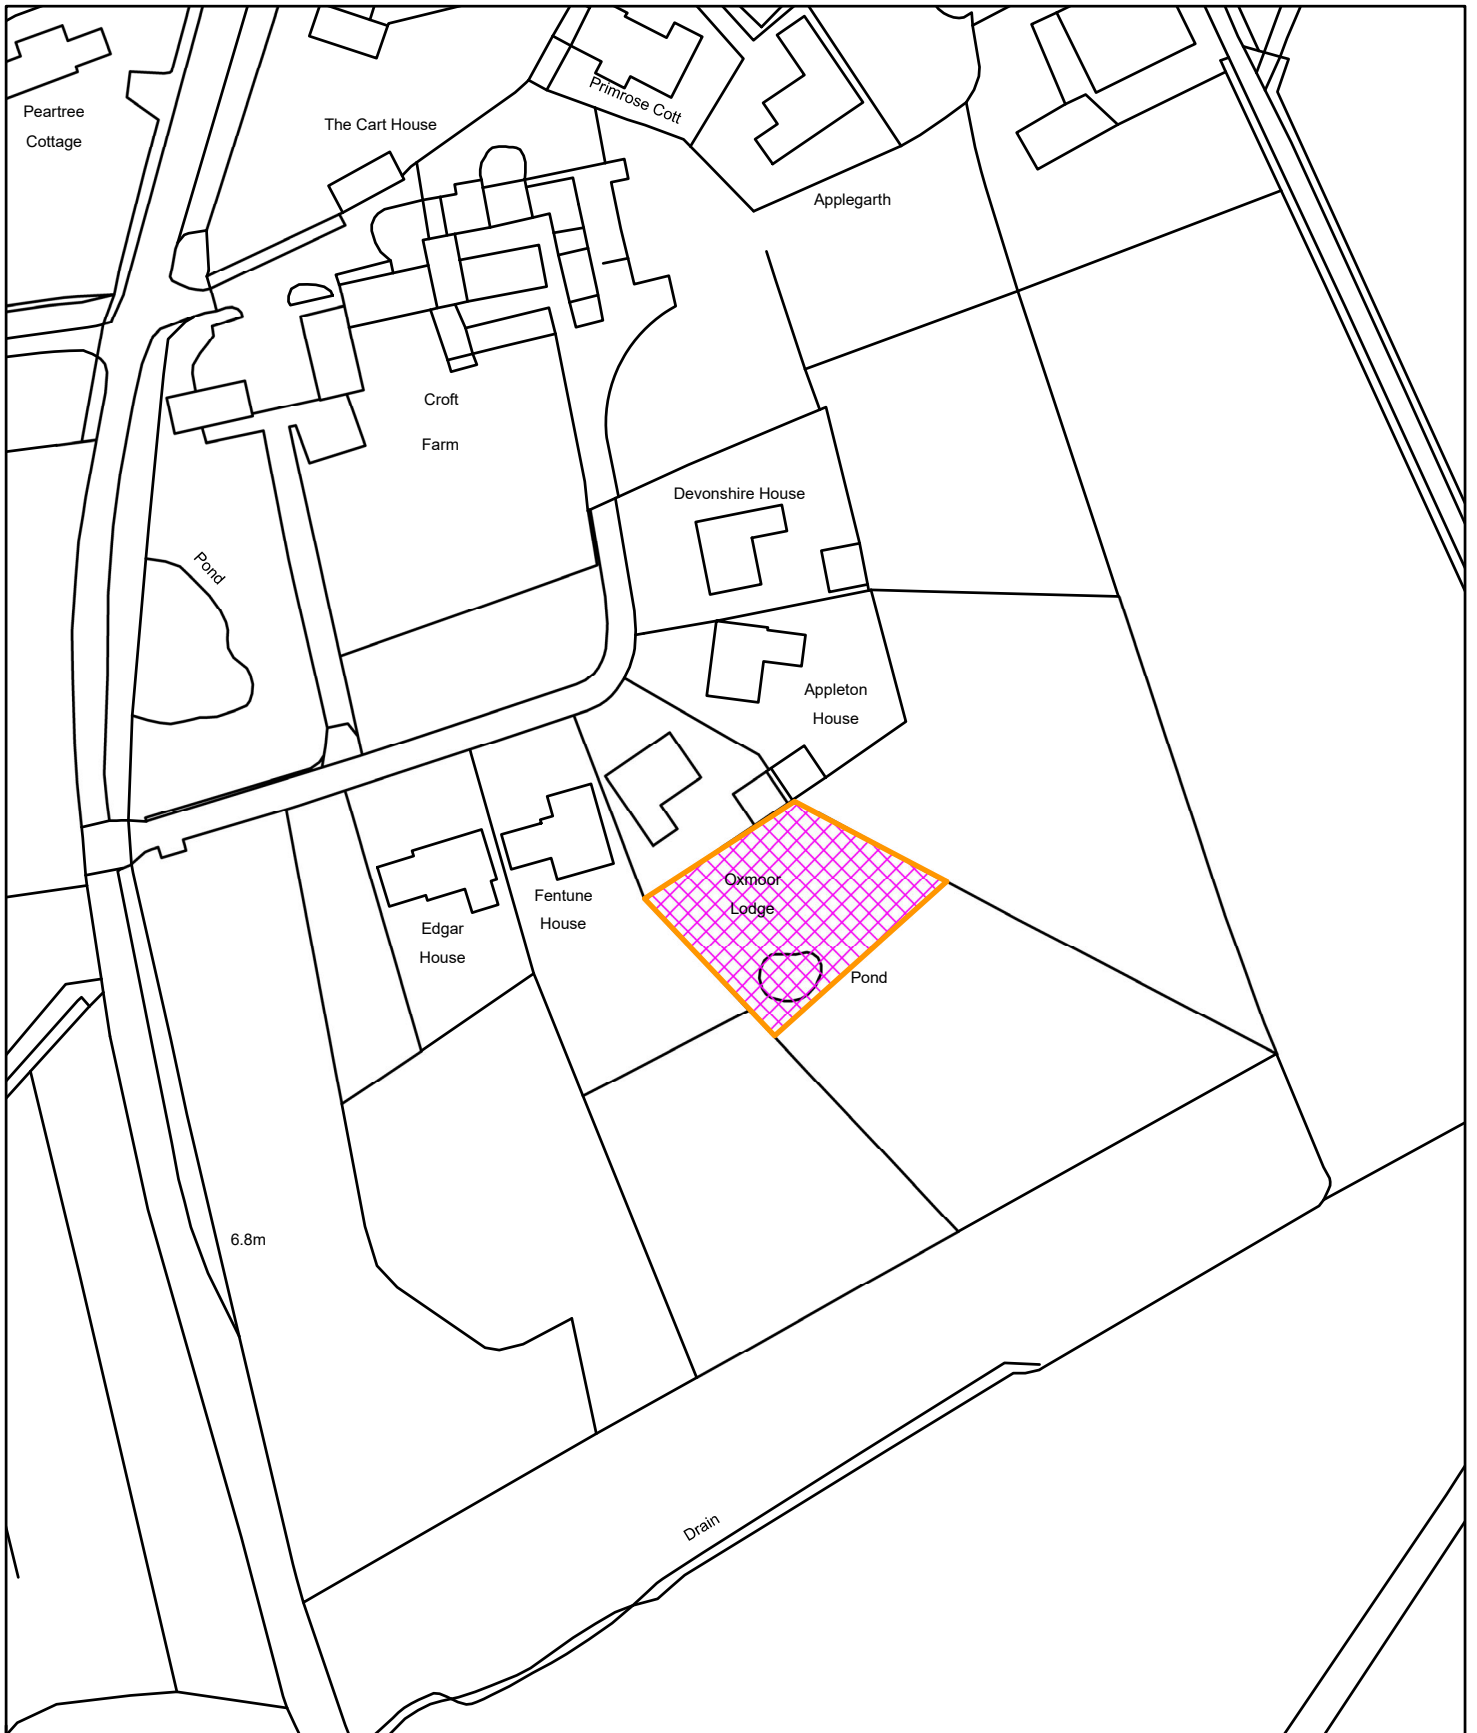

Oxmoor Lodge, Meadows Edge, Biggin
2022/1028/COU

Reproduced from the Ordnance Survey mapping with the permission of Her Majesty's Stationary Office. Unauthorised reproduction infringes Crown Copyright and may lead to prosecution or civil proceedings © Crown Copyright
Selby District Council Licence No. 100018656
This copy has been produced specifically for Planning and Building Control purposes only.
No further copies may be made.

1:1,250